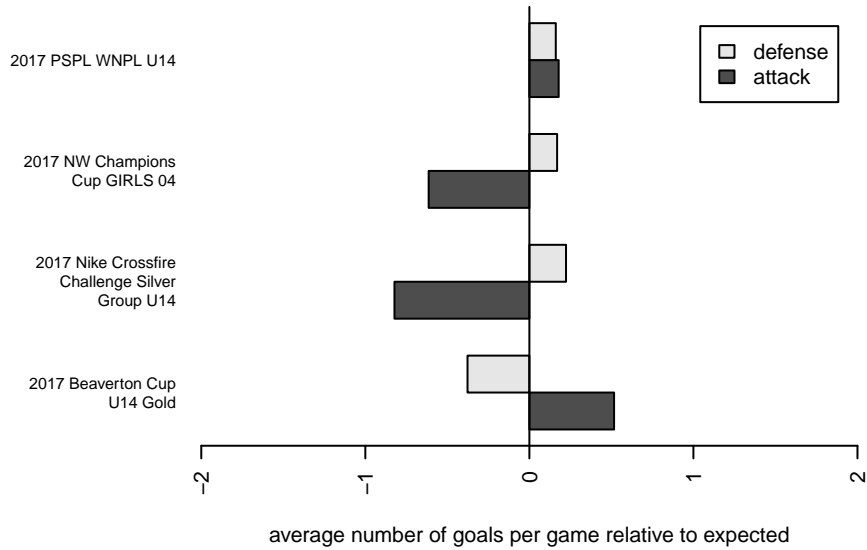

ASE Emerald G04

Academy of Soccer Excellence
 Pasco, WA
 G04 total strength=1579
 attack=13.69 defense=16.21
 fall league = PSPL WNPL U14
 notes= Woods 2015

alt names used:
 ASE G04 Emerald
 ASE G04 EMERALD
 ASE G04 Emerald
 ASE G04 EMERALD (WA)

Venues played:
 2017 Beaverton Cup U14 Gold
 2017 Nike Crossfire Challenge Silver Group U1
 2017 NW Champions Cup GIRLS 04
 2017 PSPL WNPL U14

ASE Emerald G04
 Dots are actual minus expected GF (blue circles) and GA (red triangles).
 Blue line is smoothed change in attack strength. Red is smoothed change in defense strength.

**attack and defense variance (black dot)
relative to other teams
and top 10 in region**

**attack and defense rating
relative to others at age
and all opponents in last 13 months**

Performance relative to 13 month average