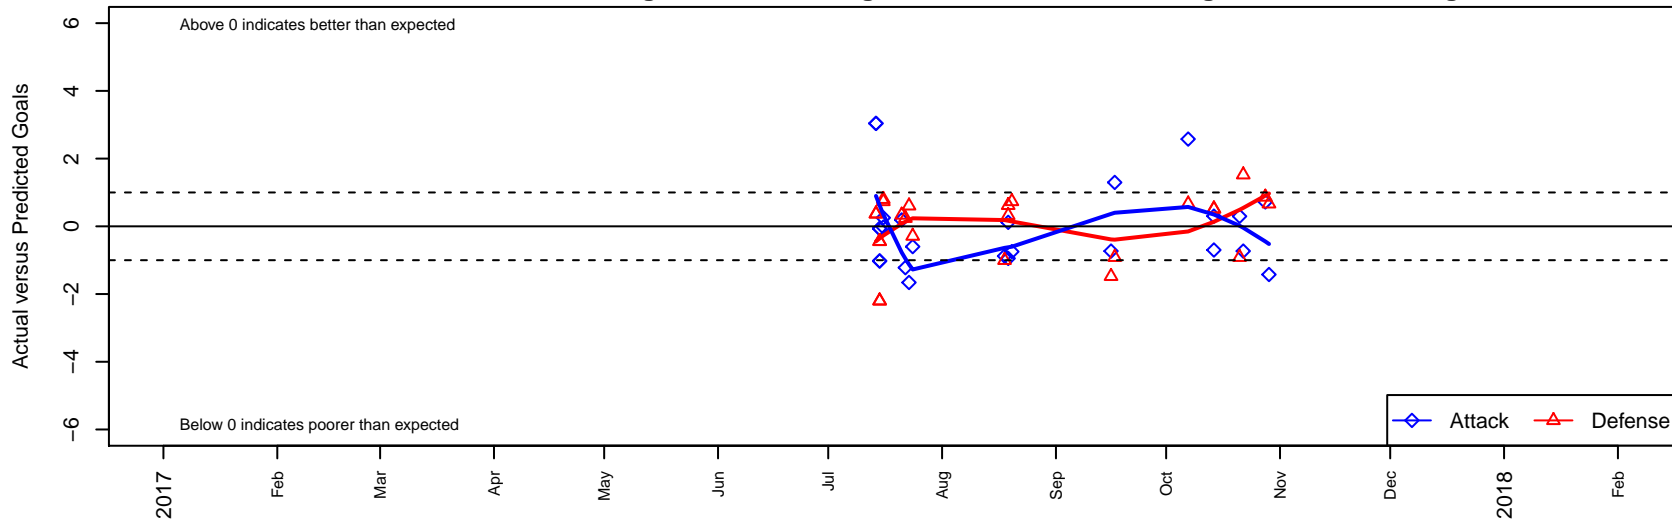

ASE Emerald G04

Academy of Soccer Excellence
 Pasco, WA
 G04 total strength=1579
 attack=13.69 defense=16.21
 fall league = PSPL WNPL U14
 notes= Woods 2015

alt names used:
 ASE G04 Emerald
 ASE G04 EMERALD
 ASE G04 Emerald
 ASE G04 EMERALD (WA)

Venues played:
 2017 Beaverton Cup U14 Gold
 2017 Nike Crossfire Challenge Silver Group U1
 2017 NW Champions Cup GIRLS 04
 2017 PSPL WNPL U14

ASE Emerald G04
 Dots are actual minus expected GF (blue circles) and GA (red triangles).
 Blue line is smoothed change in attack strength. Red is smoothed change in defense strength.

**attack and defense variance (black dot)
relative to other teams
and top 10 in region**

**attack and defense rating
relative to others at age
and all opponents in last 13 months**

Performance relative to 13 month average