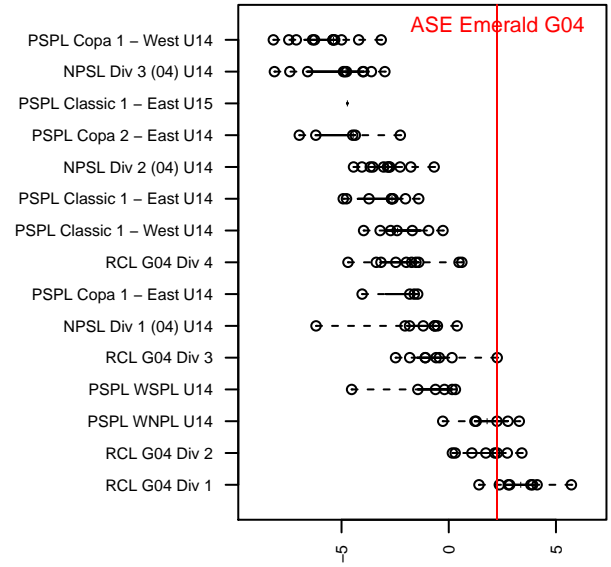

ASE Emerald G04

Academy of Soccer Excellence
 Pasco, WA
 G04 total strength=1579
 attack=13.69 defense=16.21
 fall league = PSPL WNPL U14
 notes= Woods 2015

alt names used:
 ASE G04 Emerald
 ASE G04 EMERALD
 ASE G04 Emerald
 ASE G04 EMERALD (WA)

Venues played:
 2017 Beaverton Cup U14 Gold
 2017 Nike Crossfire Challenge Silver Group U1
 2017 NW Champions Cup GIRLS 04
 2017 PSPL WNPL U14

ASE Emerald G04
 Dots are actual minus expected GF (blue circles) and GA (red triangles).
 Blue line is smoothed change in attack strength. Red is smoothed change in defense strength.

**attack and defense variance (black dot)
relative to other teams
and top 10 in region**

**attack and defense rating
relative to others at age
and all opponents in last 13 months**

Performance relative to 13 month average