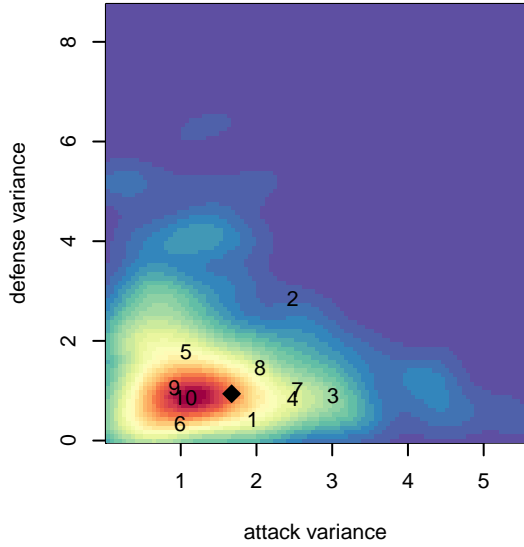

ASE Emerald G04

Academy of Soccer Excellence
 Pasco, WA
 G04 total strength=1579
 attack=13.69 defense=16.21
 fall league = PSPL WNPL U14
 notes= Woods 2015

alt names used:
 ASE G04 Emerald
 ASE G04 EMERALD
 ASE G04 Emerald
 ASE G04 EMERALD (WA)

Venues played:
 2017 Beaverton Cup U14 Gold
 2017 Nike Crossfire Challenge Silver Group U1
 2017 NW Champions Cup GIRLS 04
 2017 PSPL WNPL U14

ASE Emerald G04
 Dots are actual minus expected GF (blue circles) and GA (red triangles).
 Blue line is smoothed change in attack strength. Red is smoothed change in defense strength.

**attack and defense variance (black dot)
relative to other teams
and top 10 in region**

**attack and defense rating
relative to others at age
and all opponents in last 13 months**

Performance relative to 13 month average